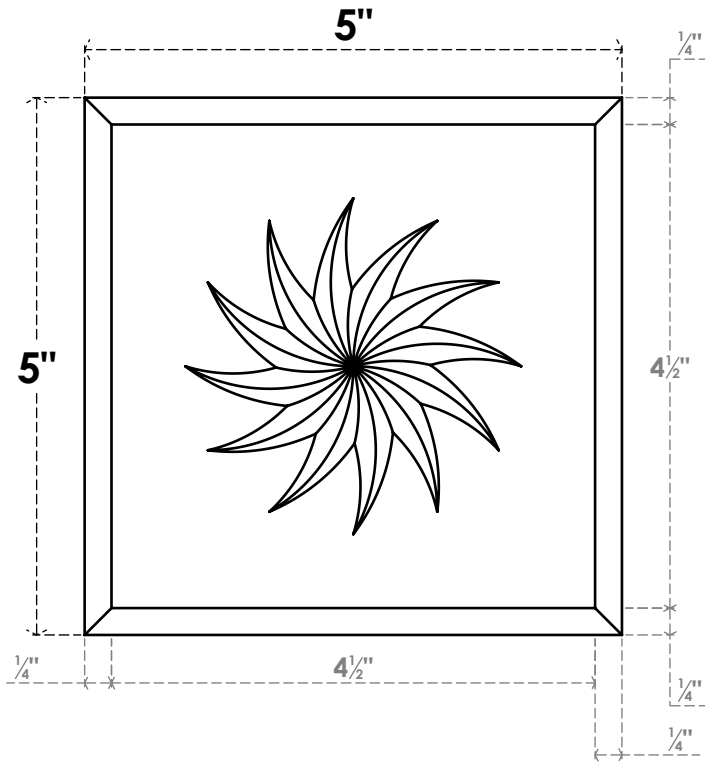

# ROSP050X050X075SDG13

5"W X 5"H X 3/4"P STANDARD SEDGWICK SPIRAL ROSETTE WITH BEVELED EDGE, ARCHITECTURAL GRADE PVC

**FRONT**

**SIDE**

EKENA MILLWORK  
2300 WEST MAIN ST.  
CLARKSVILLE, TX 75426  
TOLL FREE: 866-607-0453  
WWW.EKENAMILLWORK.COM