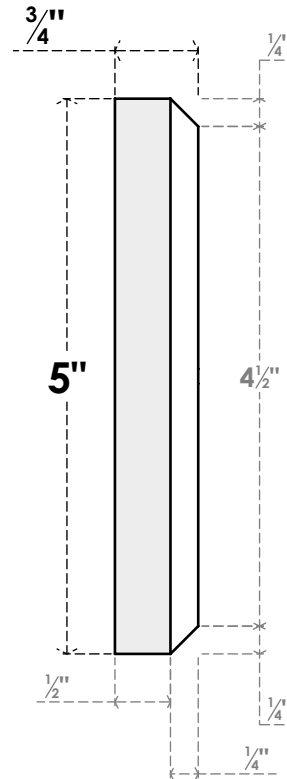

# ROSP050X050X075SDG13

5"W X 5"H X 3/4"P STANDARD SEDGWICK SPIRAL ROSETTE WITH BEVELED EDGE, ARCHITECTURAL GRADE PVC

**FRONT**

**SIDE**

EKENA MILLWORK  
2300 WEST MAIN ST.  
CLARKSVILLE, TX 75426  
TOLL FREE: 866-607-0453  
WWW.EKENAMILLWORK.COM

**NOTES**

1. INSTALLATION TO BE COMPLETED IN ACCORDANCE WITH MANUFACTURER'S SPECIFICATIONS.
2. DRAWING MAY NOT BE TO SCALE
3. THIS DRAWING IS INTENDED FOR DESIGN AND PLANNING PURPOSES ONLY.
4. ALL INFORMATION CONTAINED HEREIN WAS CURRENT AT THE TIME OF DEVELOPMENT BUT MUST BE REVIEWED AND APPROVED BY THE PRODUCT MANUFACTURER TO BE CONSIDERED ACCURATE.
5. ARCHITECTURAL GRADE PVC PRODUCTS ARE MADE FROM EXPANDED CELLULAR PVC AND COME NATURALLY WHITE BUT MAY BE PAINTED